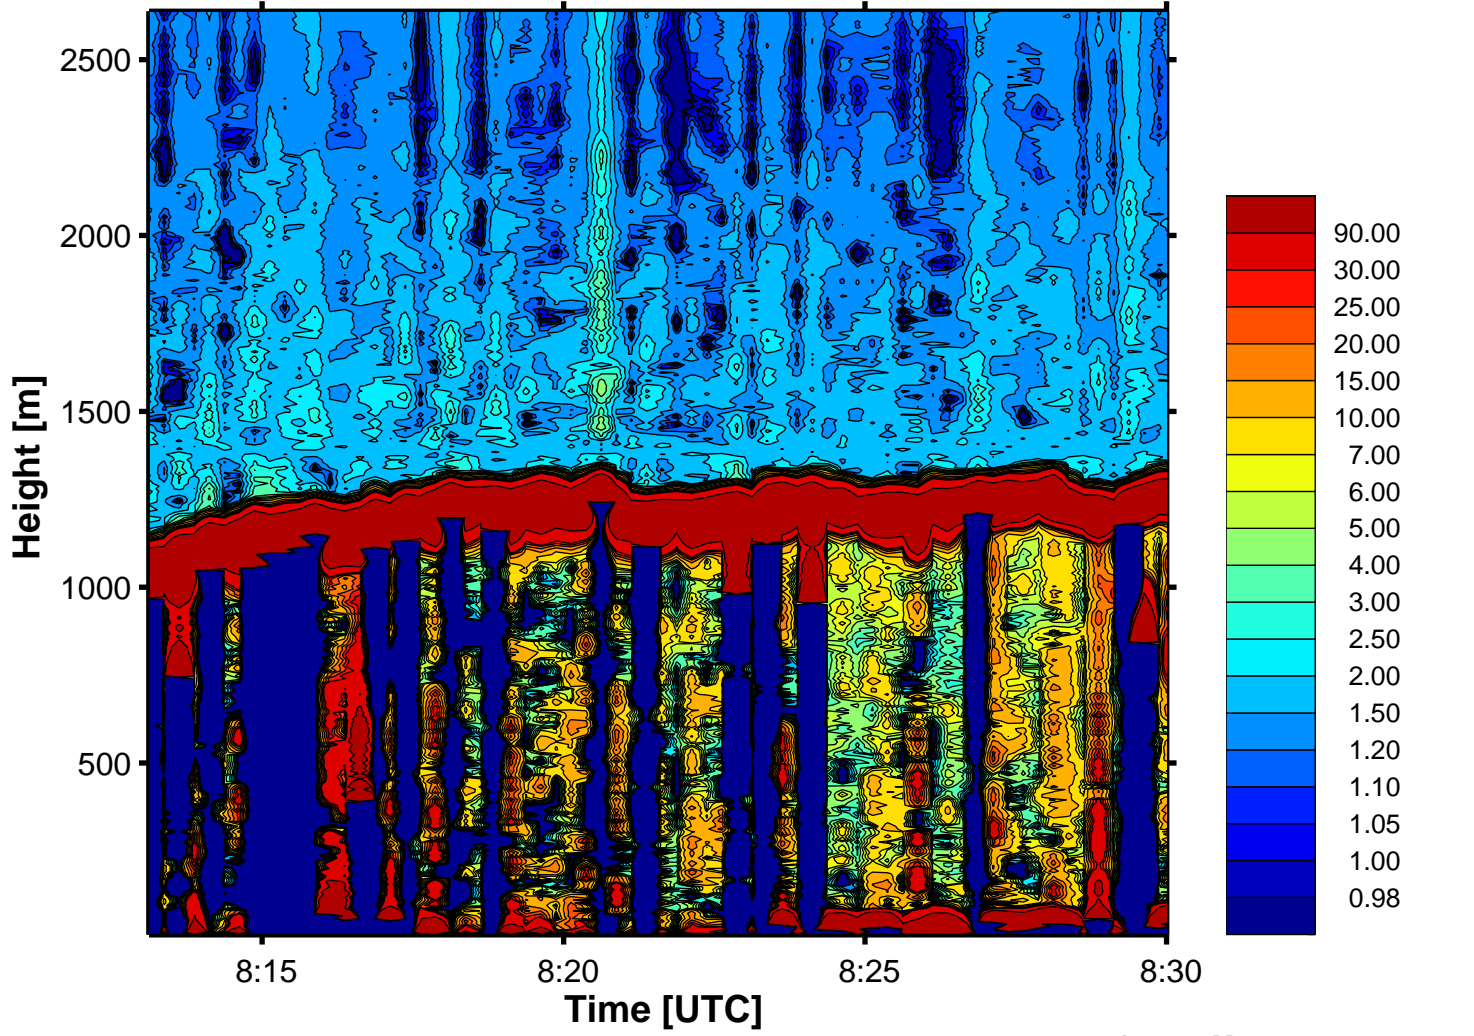

RSV 532, 11.05.10, 08:13:42, 0.25 min, 7.5 m

processed at 16-May-2010 14:32:09