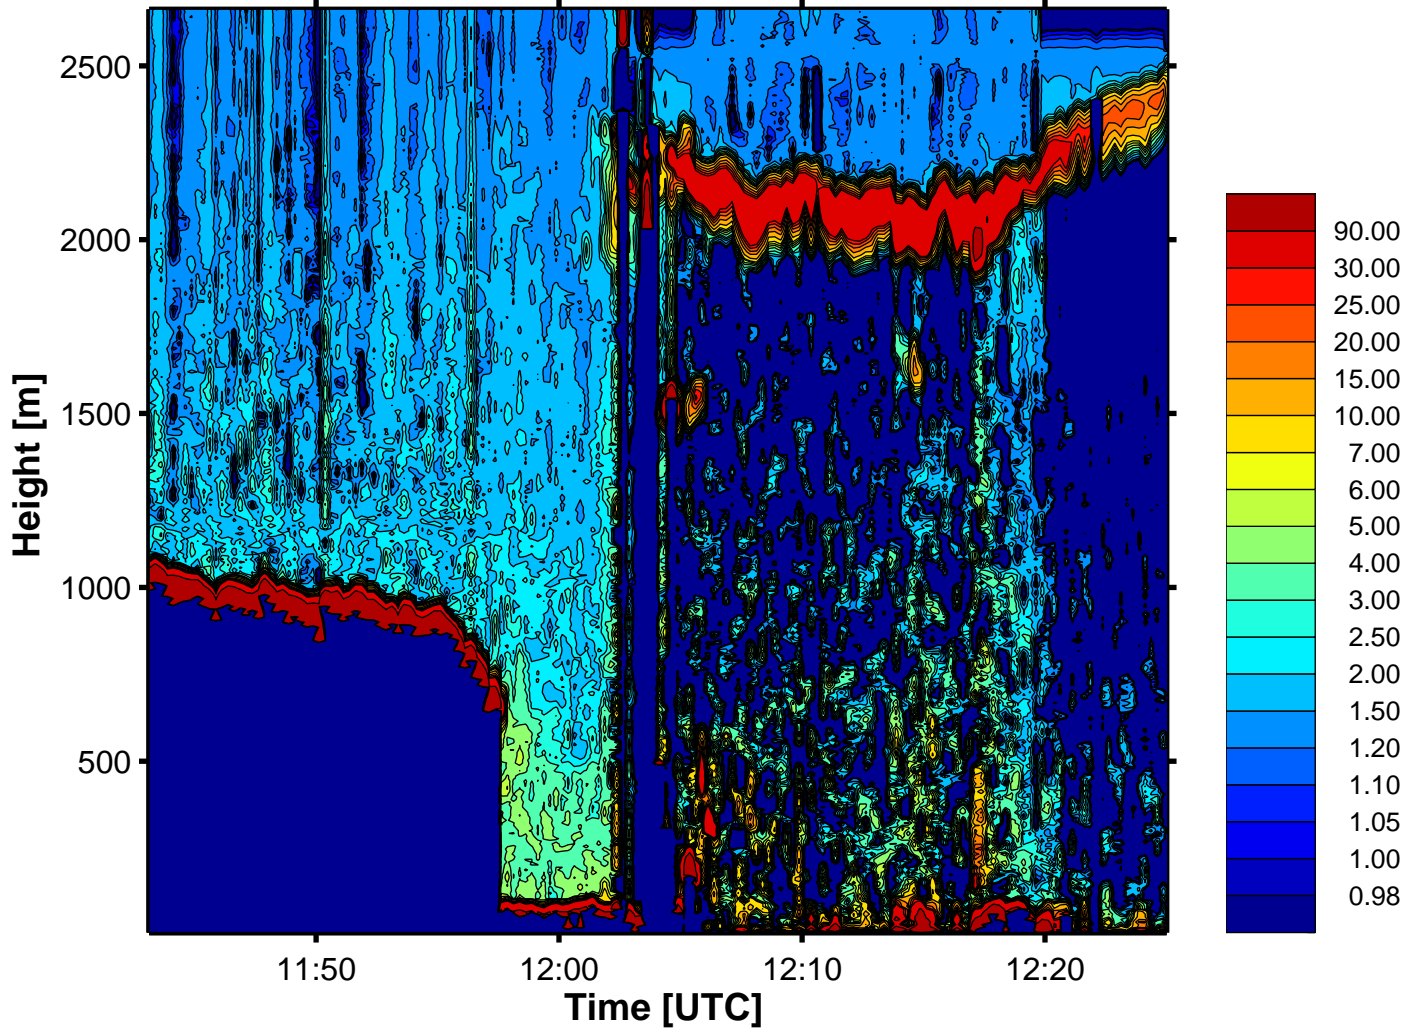

RSV 532, 13.05.10, 11:43:10, 0.25 min, 7.5 m

processed at 15-May-2010 14:37:10