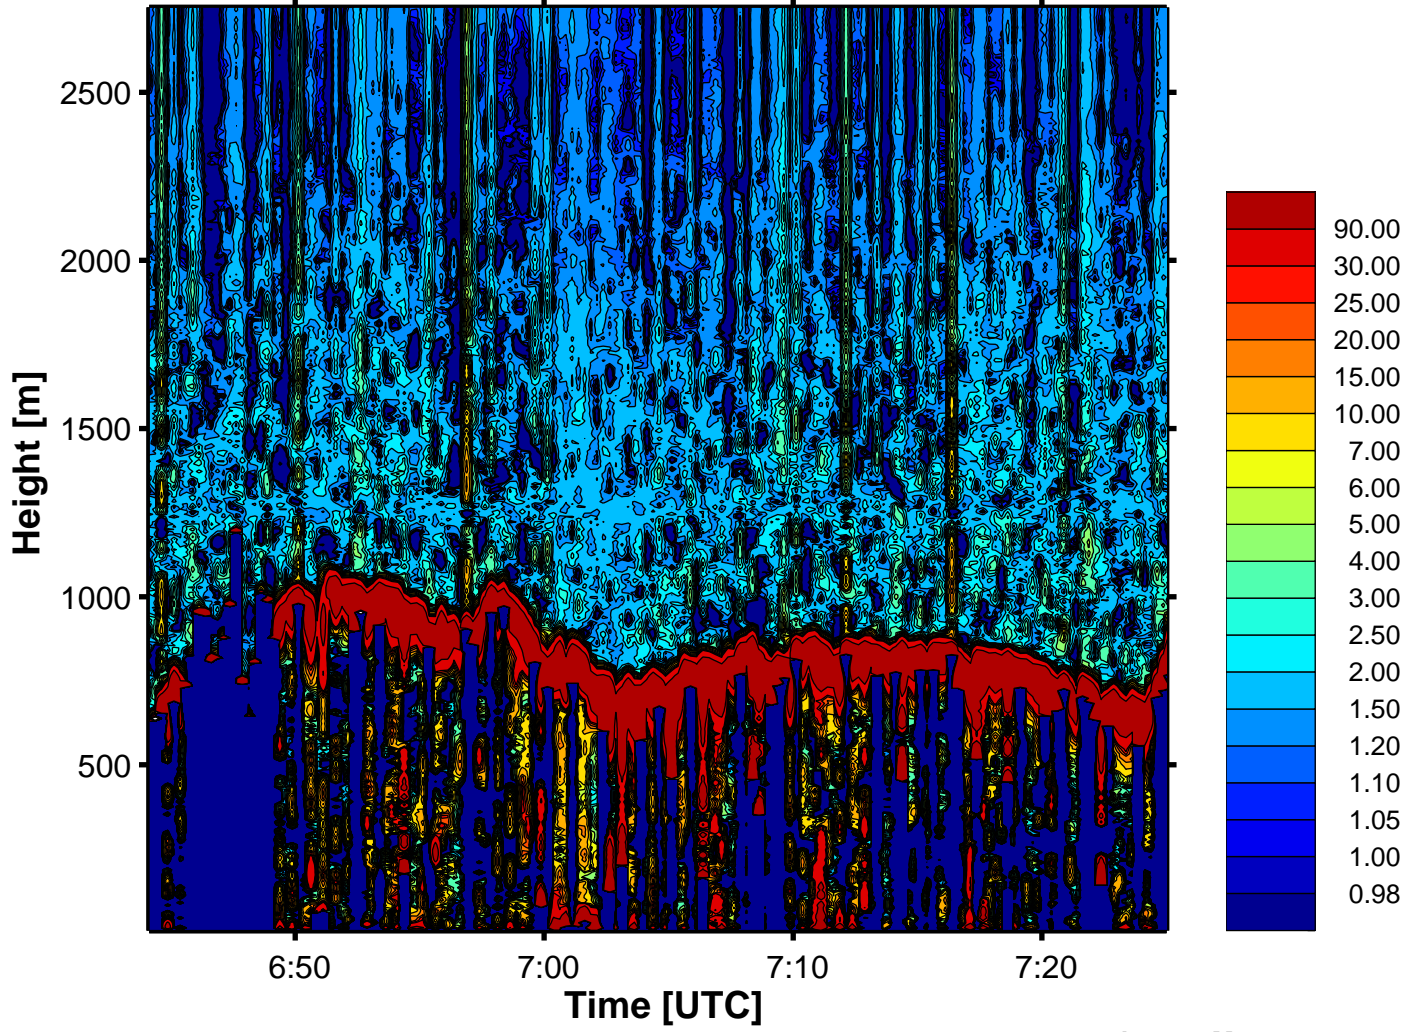

RSV 532, 14.05.10, 06:44:46, 0.25 min, 7.5 m

processed at 17-May-2010 13:44:16