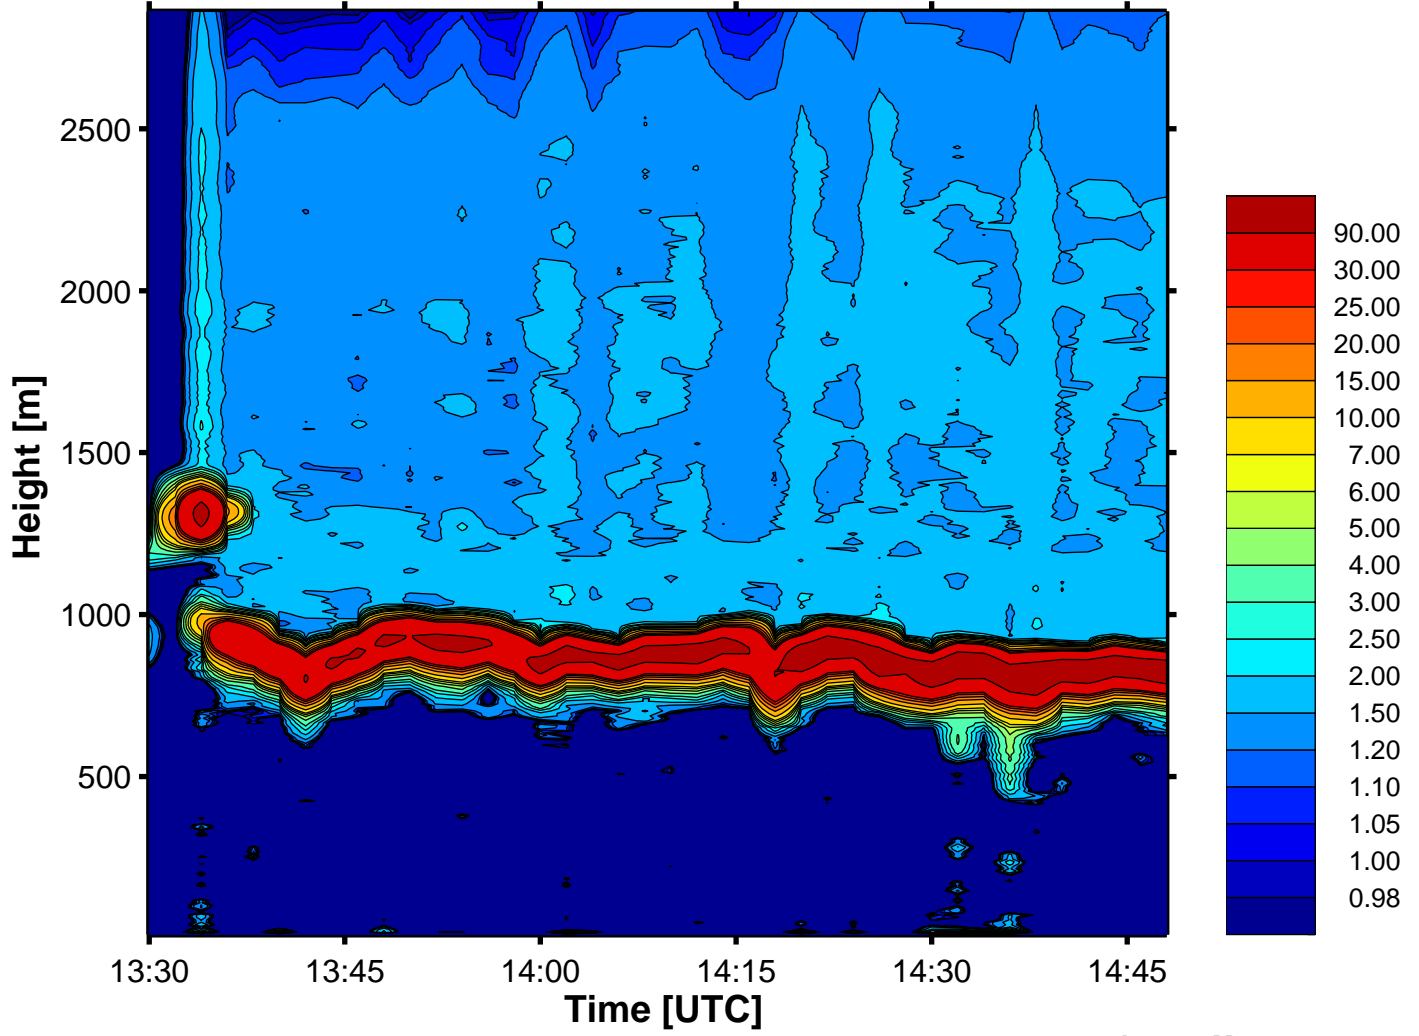

RSV 532, 15.05.10, 13:29:54, 2 min, 7.5 m

processed at 17-May-2010 14:24:52