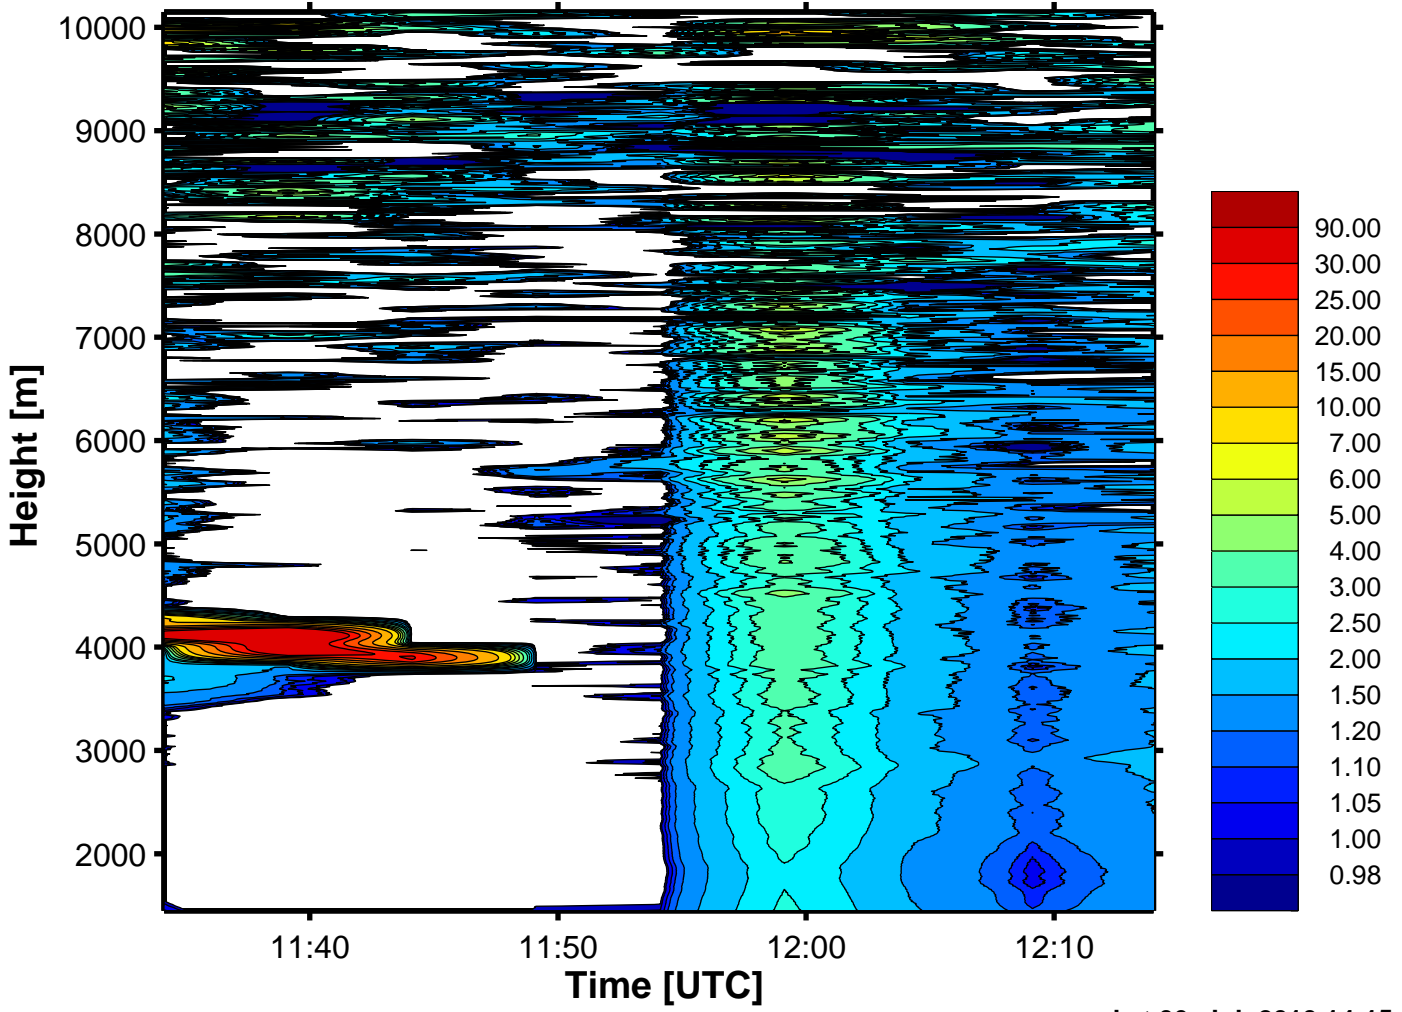

RSV 532, 16.05.10, 10:32:05, 5 min, 7.5 m

processed at 06-Jul-2010 14:15:14