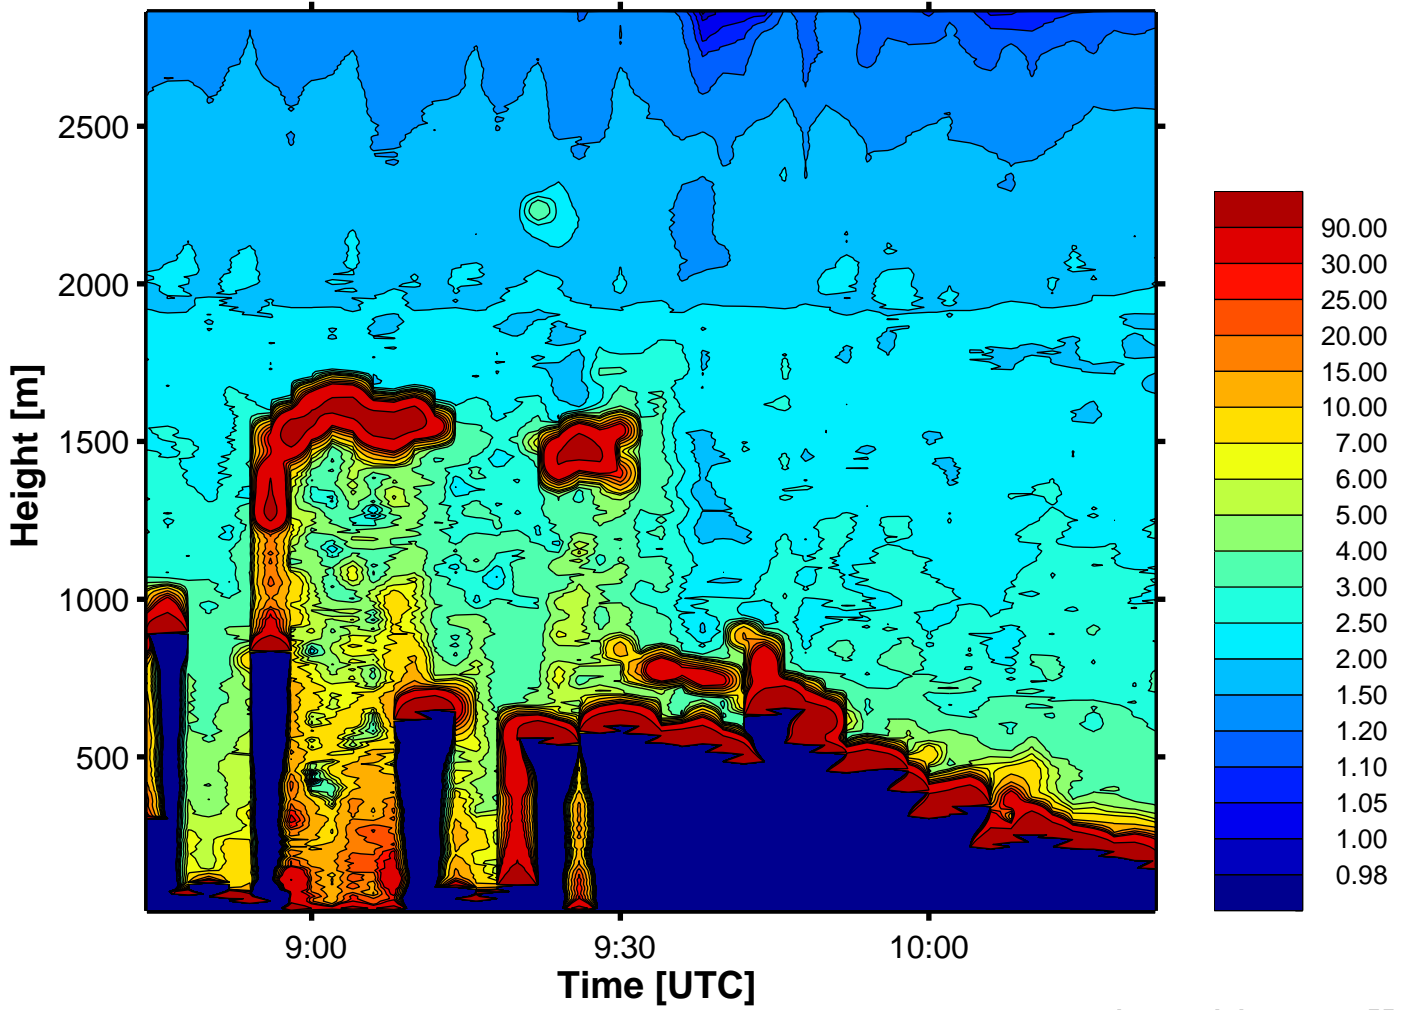

RSV 532, 17.05.10, 08:43:23, 2 min, 7.5 m

processed at 06-Jul-2010 13:55:48