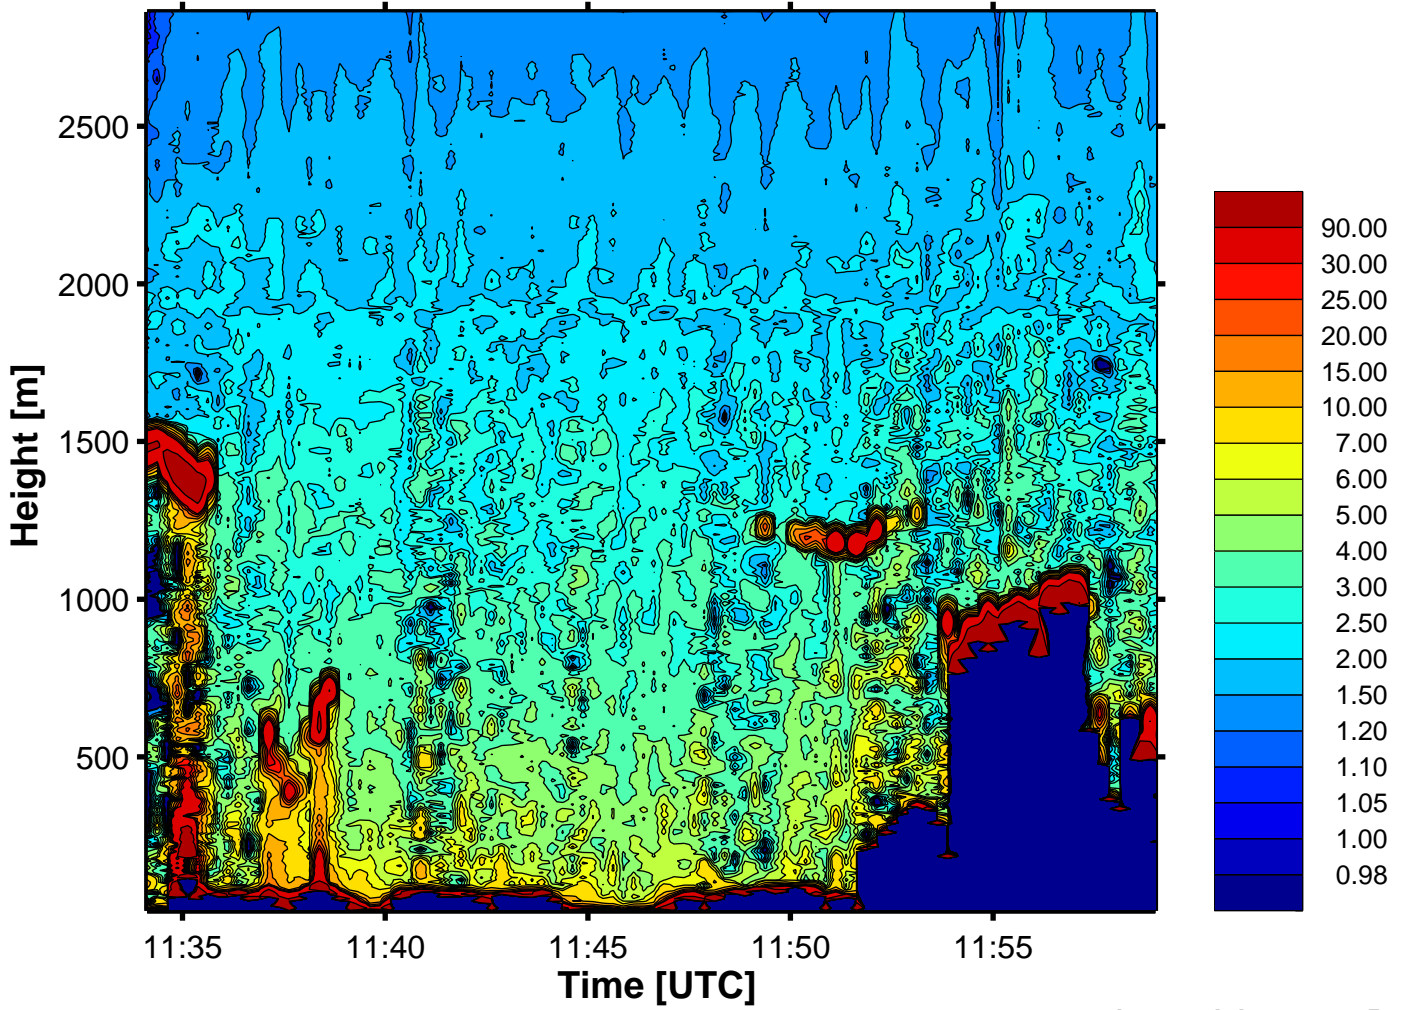

RSV 532, 17.05.10, 11:34:04, 0.25 min, 7.5 m

processed at 06-Jul-2010 13:59:33